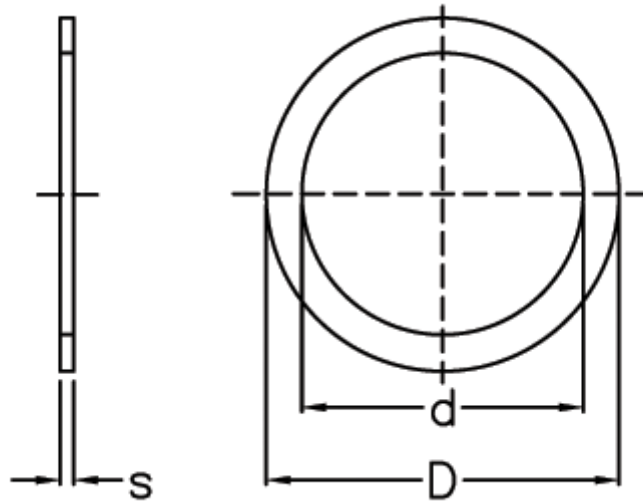

Article number: 0130349

Description: Support washer
8x14x1,2 DIN 988

Measures

d	= 8
D	= 14
Description	= 8x14x1,2
s	= 1.2
tol	= -0.05
Weight kg/1000	= 0.980